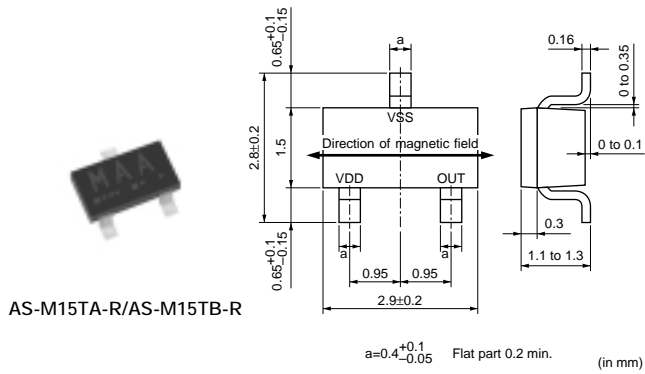

磁性开关

品名	电源电压	消耗电流	工作磁场范围 (H->L)	工作磁场范围 (L->H)
AS-M15TA-R	1.6 to 3.5V	1.6 to 3.0μA	1.5 to 2.2mT	0.8 to 1.2mT
AS-M15TB-R	1.6 to 3.5V	1.6 to 3.0μA	1.5 to 2.2mT	0.8 to 1.2mT
AS-M15NA-R	1.6 to 3.5V	1.6 to 3.0μA	1.5 to 2.2mT	0.8 to 1.2mT