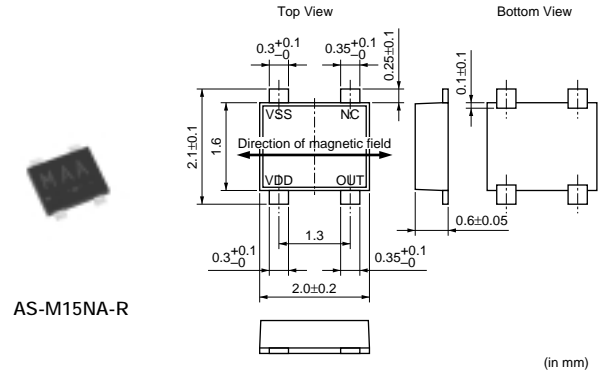

磁性开关

品名	电源电压	消耗电流	工作磁场范围 (H->L)	工作磁场范围 (L->H)
AS-M15TA-R	1.6 to 3.5V	1.6 to 3.0μA	1.5 to 2.2mT	0.8 to 1.2mT
AS-M15TB-R	1.6 to 3.5V	1.6 to 3.0μA	1.5 to 2.2mT	0.8 to 1.2mT
AS-M15NA-R	1.6 to 3.5V	1.6 to 3.0μA	1.5 to 2.2mT	0.8 to 1.2mT