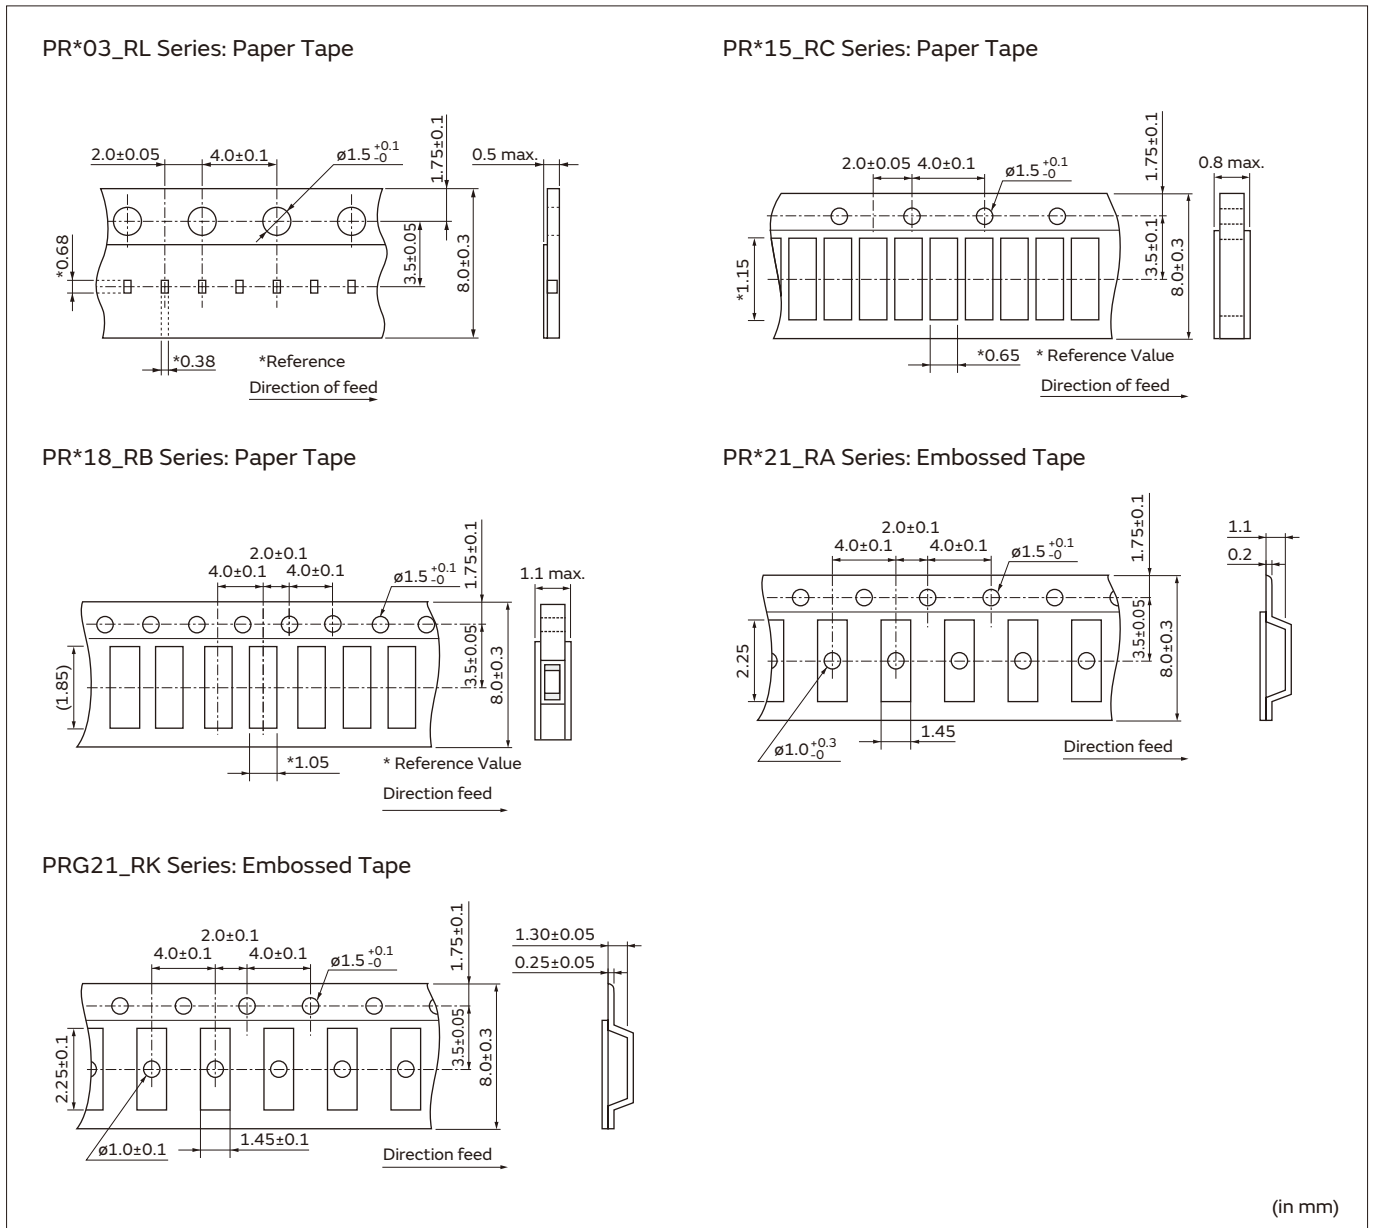

Minimum Quantity Guide

Part Number	Quantity (pcs.)	
	Paper Tape	Embossed Tape
PR*03_RL	15,000	-
PR*15_RC	10,000	-
PR*18_RB	4,000	-
PR*21_RA	-	4,000
PRG21_RK	-	3,000

Tape Dimensions

Continued on the following page. ↗

Continued from the preceding page. ↘

Reel Dimensions