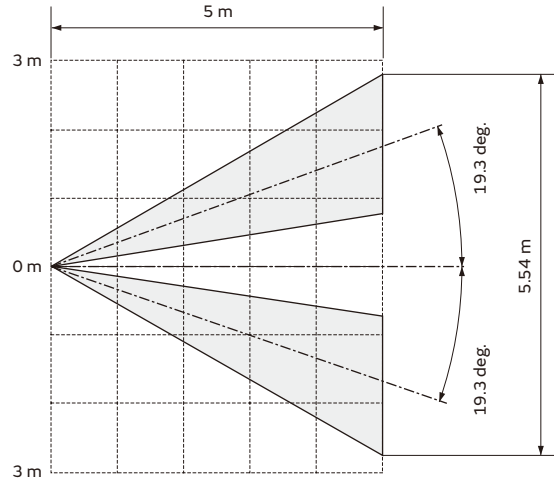

Horizontal

Vertical

\*Assembled with Murata sensor IRA-S2\*\* series